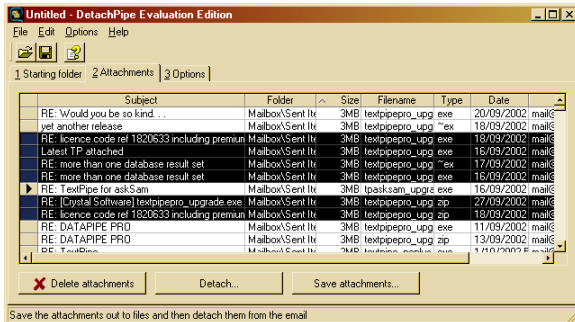

DetachPipe

Need More Space On Your E-Mail Servers?

Reclaim Gigabytes of free disk space on your e-mail servers now by deleting attachments or by saving them to each user's local machine.

Intelligent Processing

DetachPipe analyzes each e-mail and its attachments and then presents a list which can be sorted by date, attachment size, subject, folder or attachment type.

Selected attachments can be deleted, saved to disk, or saved to disk and then deleted. DetachPipe leaves a clickable link in the e-mail indicating where the attachment was saved to, and it keeps a detailed log file of all the actions it has taken.

With 10 Exchange Servers, DetachPipe has saved our Email Administrator's neck!

User Benefits

- Clickable link to the attachment is left in each e-mail
- Attachment numbering is handled automatically (e.g. multiple resume.doc attachments will be renamed to resume.doc, resume1.doc, resume2.doc etc)
- Attachments can be deleted via the Recycle Bin for extra safety
- Sort attachments by subject, folder, size, name, date and attachment type
- Analyse e-mails from any folder
- Control where attachments are saved to
- Maintain original e-mail folder structure when attachments are saved
- No limit on the number of e-mails processed or the number of attachments
- Retains the attachment icon on e-mails
- Actions logged to a detailed log file for auditing purposes.

Attachment analysis results can be easily sorted

Process E-mails from Anywhere

DetachPipe connects to any industry standard MAPI-compliant e-mail software:

- Microsoft Outlook (with or without Microsoft Exchange Server 5.5, 2000 etc)
- Lotus Notes, Netscape, Applix Application Suite and other MAPI-compliant e-mail software (see our white paper online).

Virus Scanning

Any installed virus scanning continues to occur on all opened e-mails - so your corporate infrastructure remains secure.

Some of Our Clients

DetachPipe is used by Blue Chip Venture Company, Pequot Capital, Der Spiegel, Insight Technology Inc, Darden Business School, Ida Vend Broadcasting and many other large organizations.

Supported Systems

DetachPipe runs on Windows 95, 98, ME, NT, 2000 and XP with 5 MB free disk space and 64 MB RAM. DetachPipe requires a MAPI-compliant e-mail system.

Try DetachPipe FREE Today!

Download a FREE 30 day trial from the Crystal Software web site,

www.detachpipe.com or e-mail us at sales@detachpipe.com